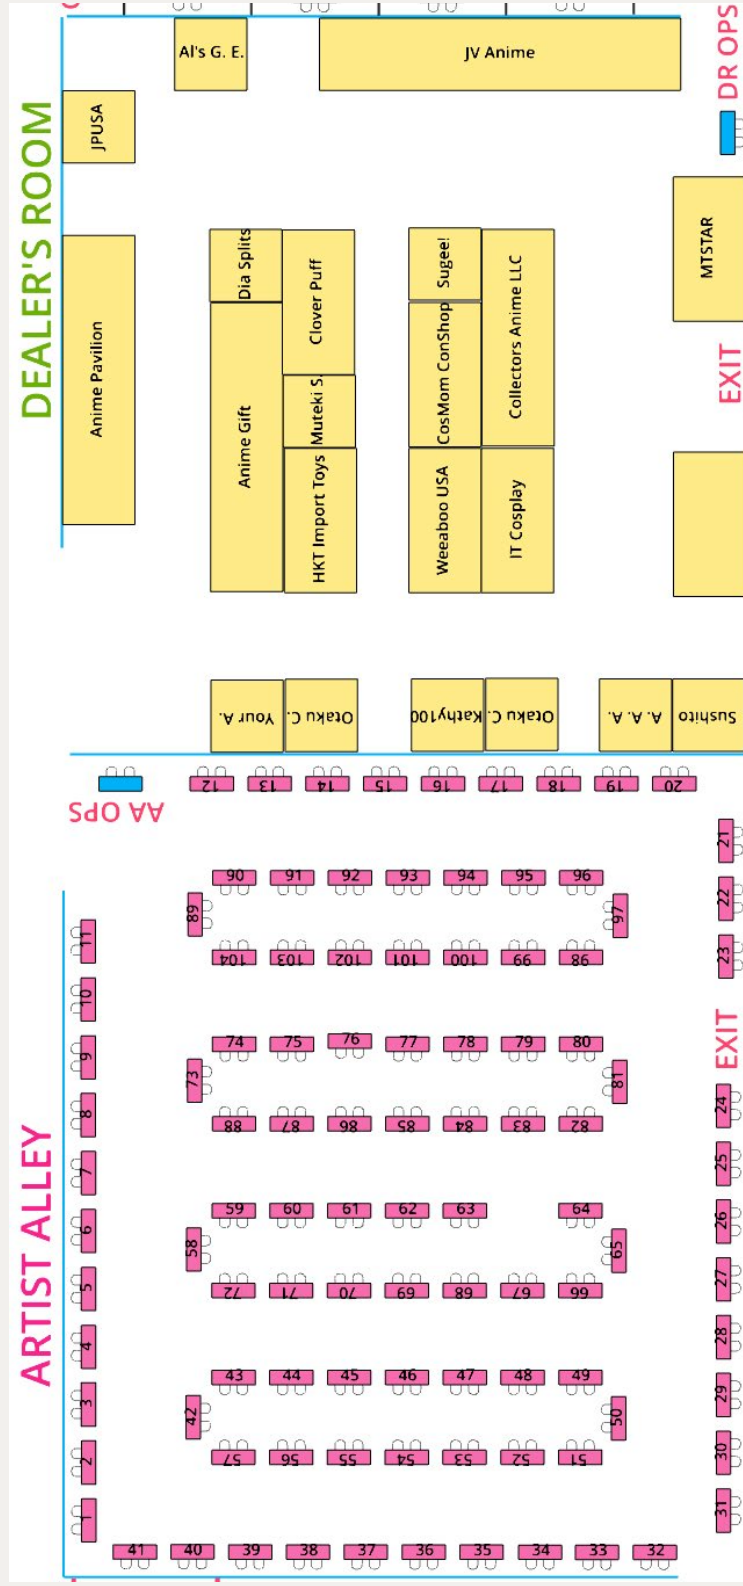

52. c-dra
53. 2BRAINCELLS
54. Blulious
55. doozicrafts
56. Chizu Works
57. judgedarts
58. Selyn Merch x Maaax Fried Bagel
59. Dumpster Divers
60. Skizzeart
61. Ohmonah
62. sonyalei
63. Bubble Jar Art
64. zuju street
65. Bill n Ted
66. Brownrabbits
67. LucidSky
68. Jimbobox
69. AzRuler
70. HEYOUWITHEFACE
71. Spicy Carrot Bunny Soup
72. Puchicon
73. Nina Draws
74. Tsukimusha
75. Tomyoland
76. Anibins
77. rencoco
78. LavenderIce
79. WOOMY!!!
80. Mikvelvet & Posuegg
81. Hopsynth
82. Memento Mori Amore
83. sammu.030
84. RinaGrams
85. Mofuyu
86. XXTRA PASTEL
87. Appleminte
88. pineapplebread
89. Cinnahbunny
90. Derpycon
91. Opal Lines
92. QIY Art
93. kurapixel
94. Wheatloaves
95. hodusae & tiny ratlet
96. limpachi
97. Prince Xael
98. Cyuui Crafts
99. Orangiah
100. Crystal Hearted Kat
101. Jonasislike/LayZDood
102. SENPAPI-SAMA
103. dewpearl_art
104. tizzyhats

Artist Alley & Dealer's Room

Saturday 10:00 AM-8:00 PM & Sunday 10:00 AM-7:00PM