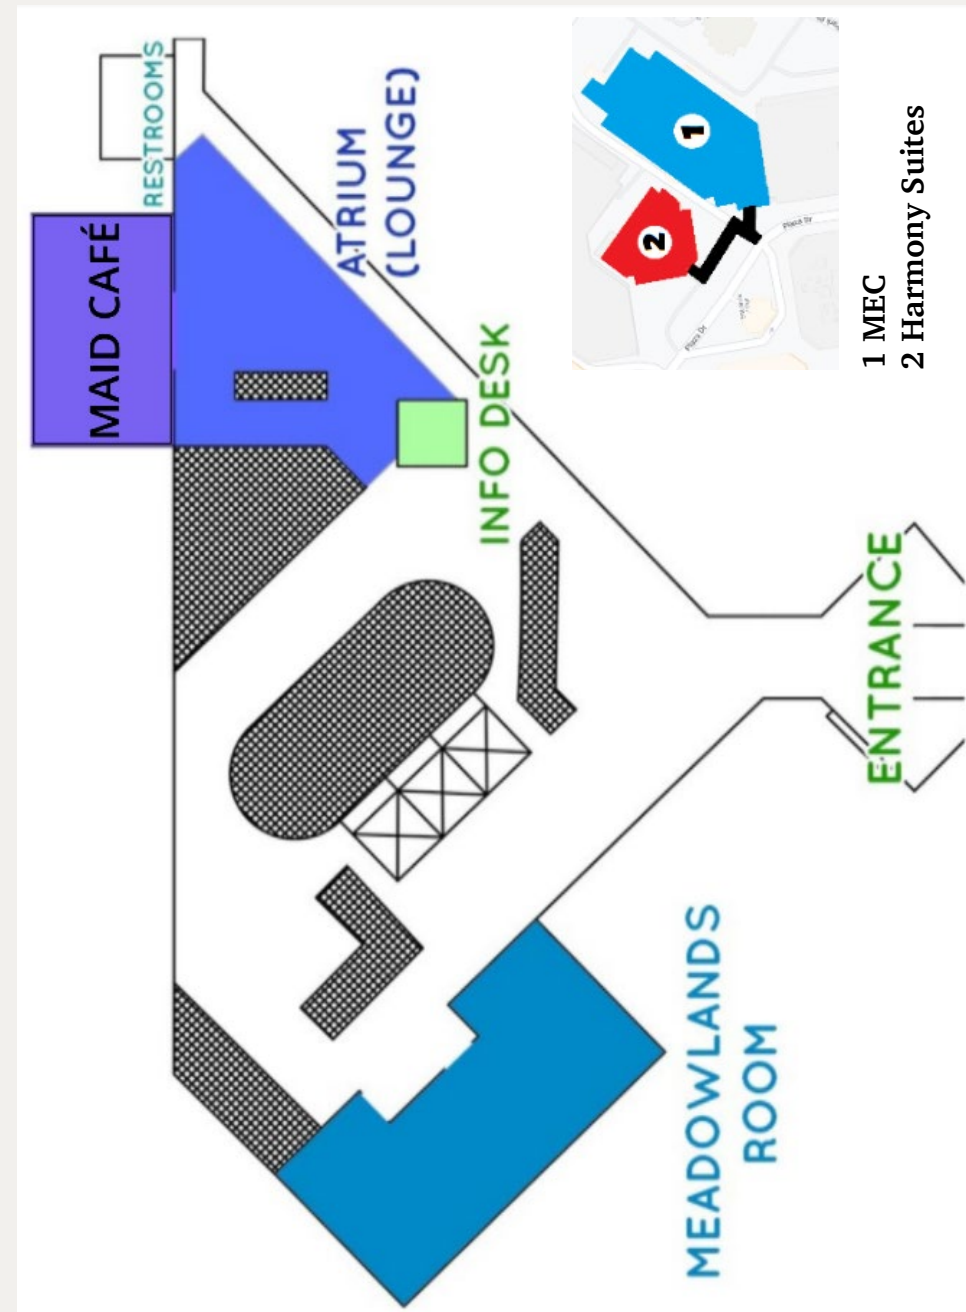

For any additional questions, please visit the leader HQ (Video Game Room)

Castle Point Pokémon League

Meadowlands Expo Center

Harmony Suites

1. Freeze-Ex- ICECUTE Studio
2. belli-buttons
3. Forgetmiso
4. cheppoly
5. ria & spicityunaa
6. kpon art
7. @l3reezer
8. FBC
9. RUSD Anime & Manga Club
10. Trap (@Dr_thumt)
11. QuiescentSnow
12. Cpac Merch
13. Koi Doodles
14. Blue-Mooned
15. TrashieArt
16. Kirseel
17. Mousu & Friends
18. Citrine
19. Zensoko
20. kigri
21. Firestia
22. Snowdrop
23. The Ha-Pi Studio
24. The Insanity Project
25. Horror Queen Cosplay
26. NekoMunchkin
27. Pudding Nails
28. wingbunny
29. vickyisdrawing
30. Kriation Studios
31. yinyoru
32. palinola
33. The warpy Zone
34. Keiyune/Soup/Soup noodle
35. Hanniebunny
36. Caden's Cat café's
37. SwensonaDesigns
38. Meltyrice
39. RiveSoulis
40. TK + Choombs
41. 2 Chums
42. Solace Studio
43. Supahnhan
44. SAJU Studios
45. Afterimages of ghost fire
46. CHIOU!
47. BearLeeCreative/Krazehcakes
48. Cypritree
49. FalseDelusion
50. RAVEFIRELL
51. ebbilin