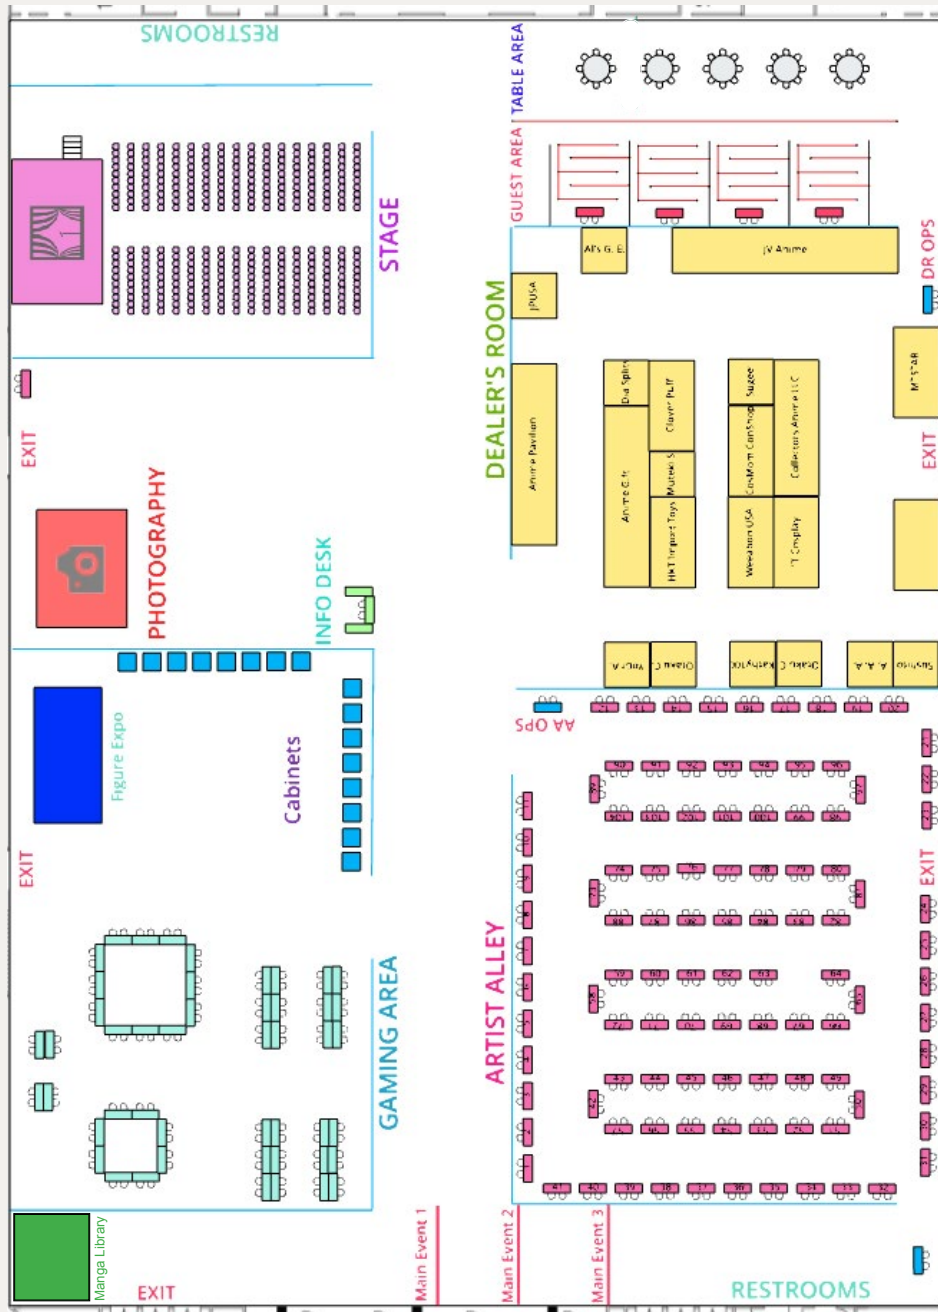

For any additional questions, please visit the leader HQ (Video Game Room)

Castle Point Pokémon League

Meadowlands Expo Center

Harmony Suites

1. Freeze-Ex- ICECUTE Studio
2. belli-buttons
3. Forgetmiso
4. cheppoly
5. ria & spicityunaa
6. kpon art
7. @l3reezer
8. FBC
9. RUSD Anime & Manga Club
10. Trap (@Dr_thumt)
11. QuiescentSnow
12. Cpac Merch
13. Koi Doodles
14. Blue-Mooned
15. TrashieArt
16. Kirseel
17. Mousu & Friends
18. Citrine
19. Zensoko
20. kigri
21. Firestia
22. Snowdrop
23. The Ha-Pi Studio
24. The Insanity Project
25. Horror Queen Cosplay
26. NekoMunchkin
27. Pudding Nails
28. wingbunny
29. vickyisdrawing
30. Kriation Studios
31. yinyoru
32. palinola
33. The warpy Zone
34. Keiyune/Soup/Soup noodle
35. Hanniebunny
36. Caden's Cat café's
37. SwensonaDesigns
38. Meltyrice
39. RiveSoulis
40. TK + Choombs
41. 2 Chums
42. Solace Studio
43. Supahnhan
44. SAJU Studios
45. Afterimages of ghost fire
46. CHIOU!
47. BearLeeCreative/Krazehcakes
48. Cypritree
49. FalseDelusion
50. RAVEFIRELL
51. ebbilin